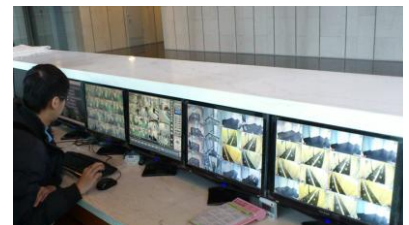

Huaku V5

Background

Huaku V5 is an office and commercial combo building located in Neihu District, Taipei City. It was constructed in 2010 and it was sold and leased to business and commercial companies. It has total 13 stories above ground with 4 basement floors. V5 looks for HD definition surveillance network camera solution to secure its premises.

Solutions

High definition surveillance is requested, therefore, GKB proposed its D02 (Indoor H.264 1.3MP IP cam), D6122 (Outdoor IR H.264 1.3MP IP cam), and D3622TIR (Vandal Proof IR H.264 1.3MP IP cam) for this project. This project requires 80 * HD IP cams to secure its premises.

Free NVR10 software is also supplied. The security guards in Huaku V5 divided 80 HD IP cams into 5 server stations. Each sever station is with GKB NVR10 for recording and monitoring purpose. NVR10 allows to each server to record up to 64 * 1.3MP IP cams as well as 16 channel playback simultaneously. Intelligent search/playback functions such as missing object, foreign objects, and event detect help security guards to retrieve evented related video more efficiently.